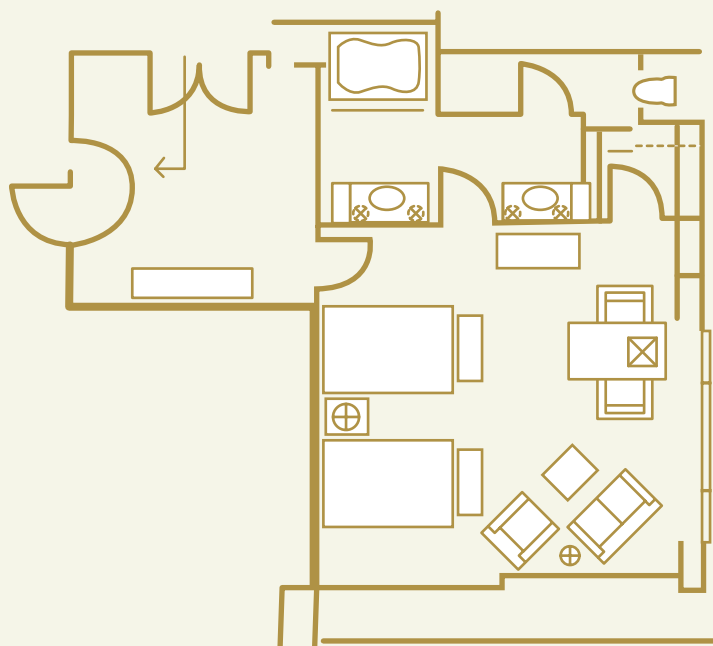

PRESIDENTIAL SUITE

- 2,879 square feet.
- King size bed.
- Large entry foyer.
- Living room with cathedral ceilings.
- Butler's pantry with private service entrance.
- Private library with entertainment center and woodburning fireplace.
- Private balcony with a view of the Santa Rosa Mountains.
- Private dining room (seats 8).
- Master bedroom with walk-in closet and whirlpool Jacuzzi.

CONNECTOR

- Approximately 700 square feet.
- Two (2) queen size beds.
- Private entry foyer.
- Large sitting area.
- Walk-in closet.
- Bathroom with whirlpool Jacuzzi.