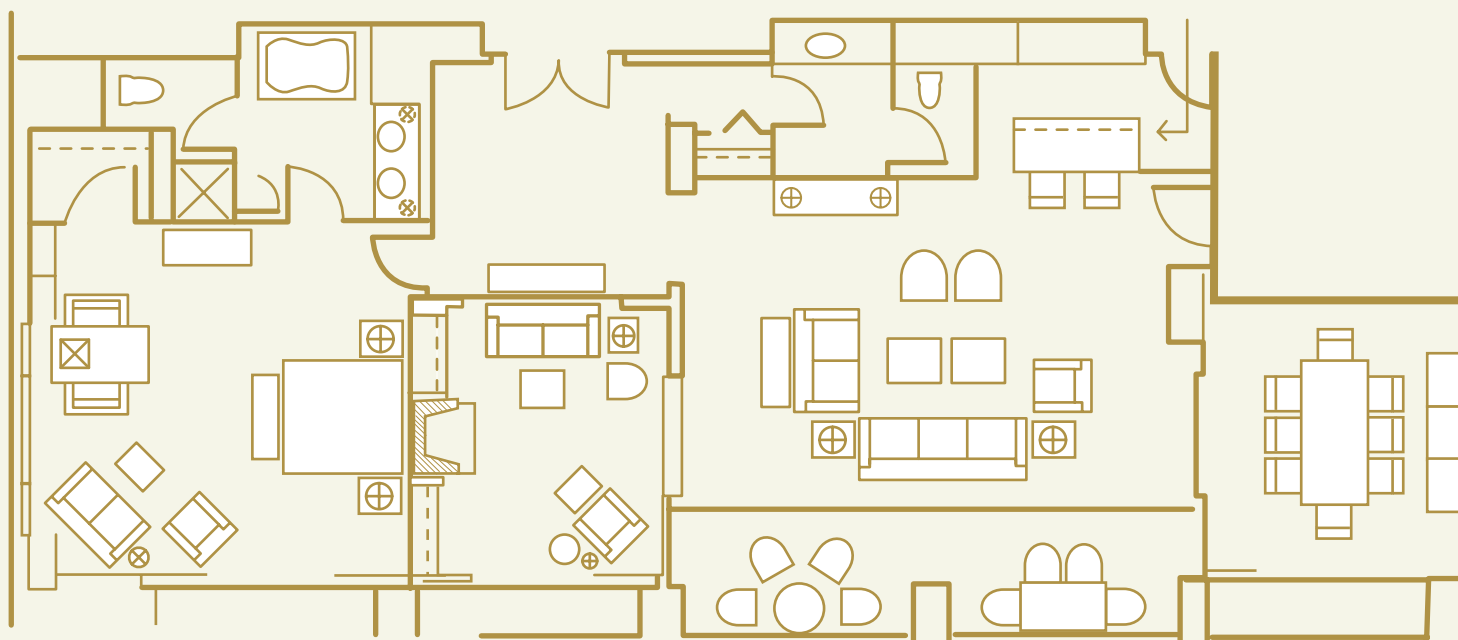

PRESIDENTIAL SUITE

- 2,879 square feet.
- King size bed.
- Large entry foyer.
- Living room with cathedral ceilings.
- Butler's pantry with private service entrance.
- Private library with entertainment center and woodburning fireplace.
- Private balcony with a view of the Santa Rosa Mountains.
- Private dining room (seats 8).
- Master bedroom with walk-in closet and whirlpool Jacuzzi.

CONNECTOR

- Approximately 700 square feet.
- Two (2) queen size beds.
- Private entry foyer.
- Large sitting area.
- Walk-in closet.
- Bathroom with whirlpool Jacuzzi.